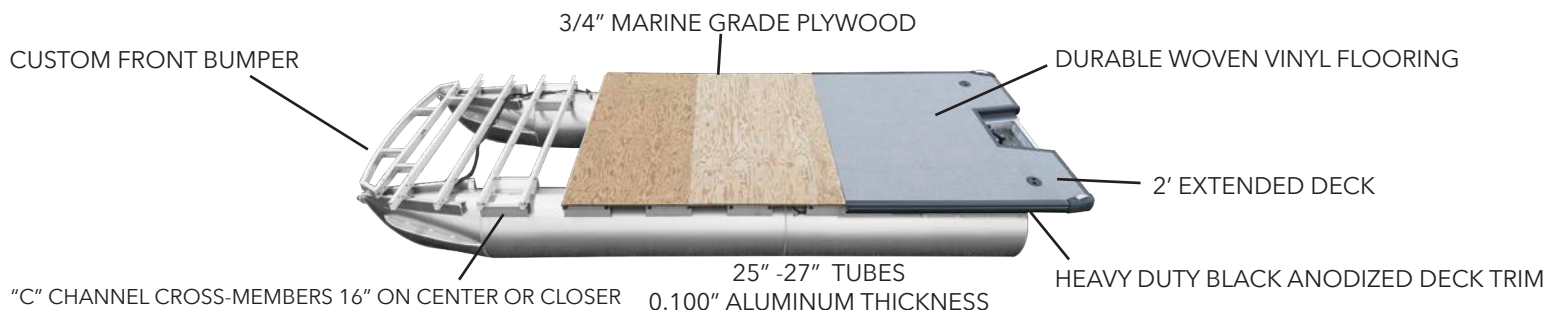

UNMATCHED STRUCTURE

American Made Quality from the Bottom Up

TOUGH FRONT END

Our boats have an extremely durable front bumper that is fully welded, created from reinforced 3" extruded aluminum C-channel.

AUTOMOTIVE & RESIDENTIAL STRUCTURE

The majority of our structural cross members are 16" on center or closer, similar to home construction. This provides a better structure and one that can take on many years of use.

UNRIVALED WELDS

Our team uses a combination of TIG hand welding and robotic MIG welds. We are so confident in our work that we provide a limited lifetime warranty on all our welds!

KEEP IT DRY

We include oversized spray deflectors on all our boats to make a dry ride every time.

CONSISTENT PRODUCTION

Every boat we build is on the same production line and crafted with the same excellence and integrity across the board.

BOATING PEACE OF MIND

Included Standard with each of our 2025 Pontoon Boats

LIMITED LIFETIME STRUCTURAL WARRANTY

On all seam welds, including pontoon assembly, deck risers, and motor mounts for the original retail purchaser under non-commercial use.*

LIMITED LIFETIME DECKING WARRANTY

On all plywood decking from manufacturing defects, fungal decay / rot, and termites.*

10 YEAR LIMITED WARRANTY

On vinyl flooring to be free from defects and not fade or fail from the date of purchase.*

10 YEAR LIMITED WARRANTY

On vinyl coating fabrics to remain free from defects in the materials and workmanship from the date of purchase.*