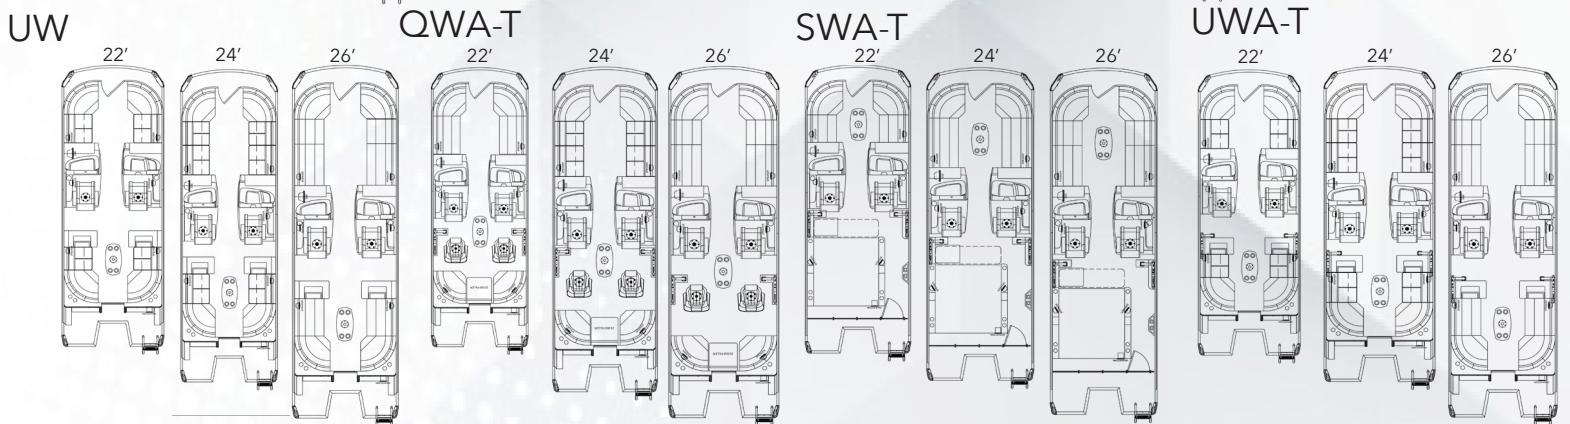

DESIGN YOUR DIAMANTE

OPTIONAL EXTERIOR COLORS

FLOORING COLORS

FURNITURE COLORS

BUILD YOUR VIAGGIO

DIAMANTE LAYOUTS

DIAMANTE FEATURED FIVE

- 1. RAISED FIBERGLASS HELM**
Our 3" raised Diamante helm features an acrylic backlit automotive style dash panel with built in 5" multifunctional gauges and Simrad NSX9. Trim lighting surrounds all push buttons as well as the Simrad, illuminating this dash entirely. Available in grey, tan, white or black.

- 2. 3" RAILS WITH GILL DESIGN**
Bold and unique in design, the Diamante features a 3" rail with a 3-dimensional automotive style emblem. Laser cut and recessed into the side panel, the Diamante now features a backlit "gill" design.