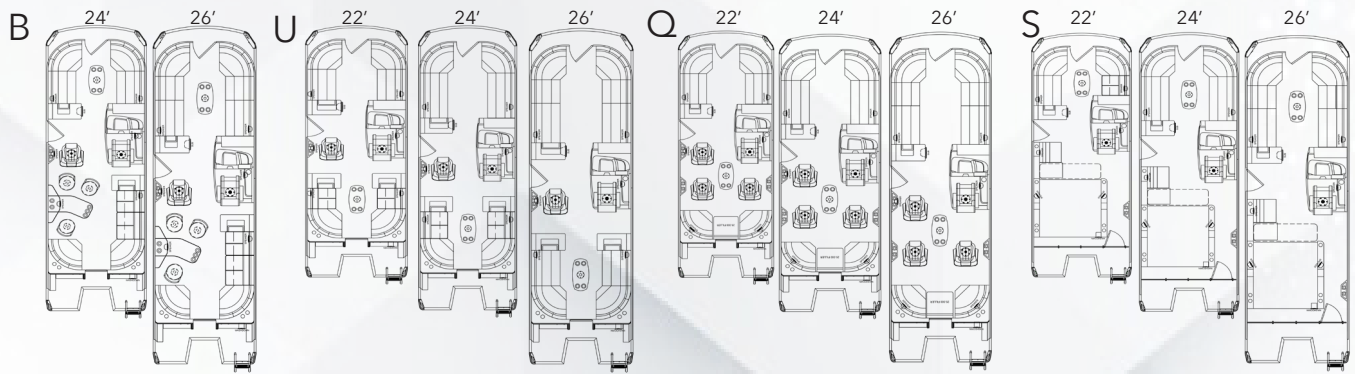

DIAMANTE LAYOUTS