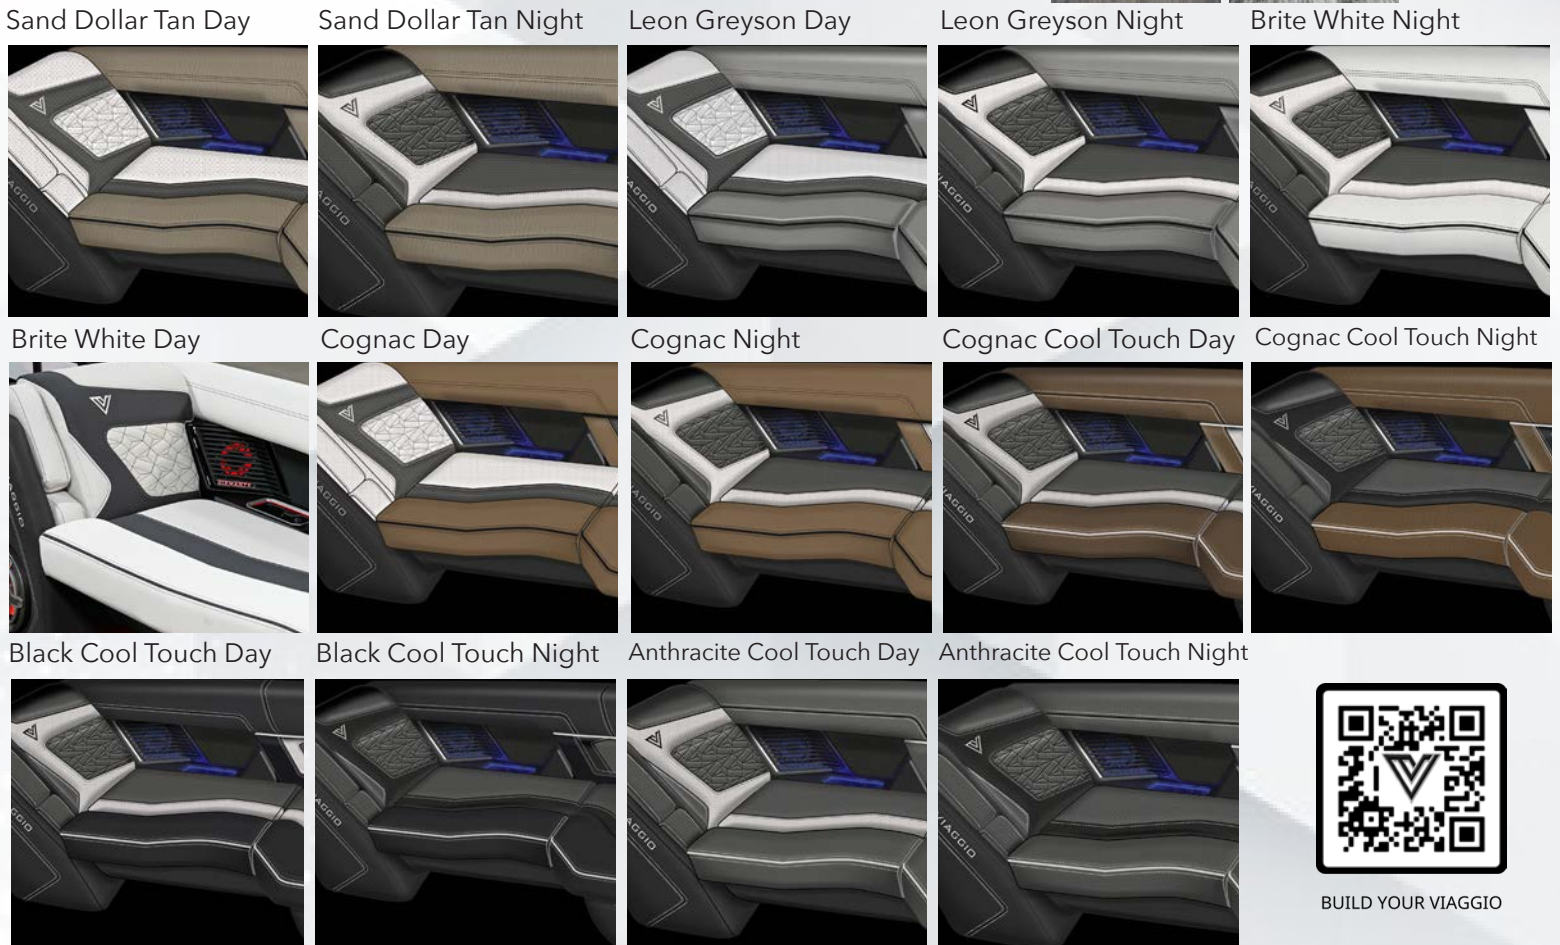

VIAGGIO

DIAMANTE
2025

DIAMANTE

LAGO Z

LAGO X

LAGO V

Experience our flagship product, where style meets performance. Featuring unrivaled luxurious amenities, endless color/decor combinations, and the pinnacle of technological innovation. The Diamante sets the standard for luxury pontoon boats.

DESIGN YOUR DIAMANTE

OPTIONAL EXTERIOR COLORS

FLOORING COLORS

FURNITURE COLORS

BUILD YOUR VIAGGIO

DIAMANTE LAYOUTS

DIAMANTE FEATURED FIVE

- 1. RAISED FIBERGLASS HELM**
Our 3" raised Diamante helm features an acrylic backlit automotive style dash panel with built in 5" multifunctional gauges and Simrad NSX9. Trim lighting surrounds all push buttons as well as the Simrad, illuminating this dash entirely. Available in grey, tan, white or black.

- 2. 3" RAILS WITH GILL DESIGN**
Bold and unique in design, the Diamante features a 3" rail with a 3-dimensional automotive style emblem. Laser cut and recessed into the side panel, the Diamante now features a backlit "gill" design.

3.
VISION GATE & DECALS
The Vision Gate offers a sleek, modern solution for visibility while boating. The smoked acrylic front gate is paired with a raised automotive style "V" emblem.

4.
PREMIUM HIGH DENSITY FOAM FURNITURE