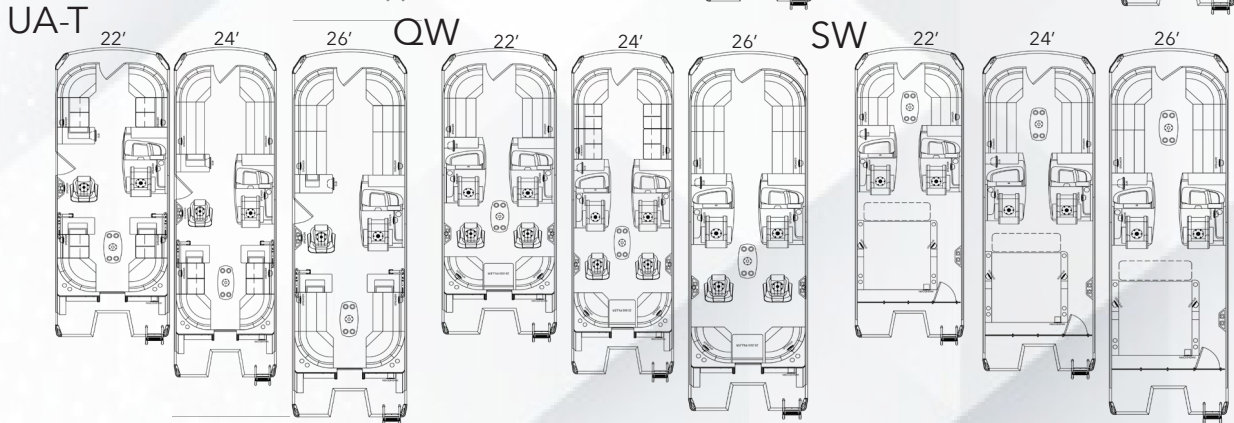

DESIGN YOUR DIAMANTE

OPTIONAL EXTERIOR COLORS

FLOORING COLORS

FURNITURE COLORS

BUILD YOUR VIAGGIO

DIAMANTE LAYOUTS

DIAMANTE FEATURED FIVE

- 1. RAISED FIBERGLASS HELM**
Our 3" raised Diamante helm features an acrylic backlit automotive style dash panel with built in 5" multifunctional gauges and Simrad NSX9. Trim lighting surrounds all push buttons as well as the Simrad, illuminating this dash entirely. Available in grey, tan, white or black.

- 2. 3" RAILS WITH GILL DESIGN**
Bold and unique in design, the Diamante features a 3" rail with a 3-dimensional automotive style emblem. Laser cut and recessed into the side panel, the Diamante now features a backlit "gill" design.