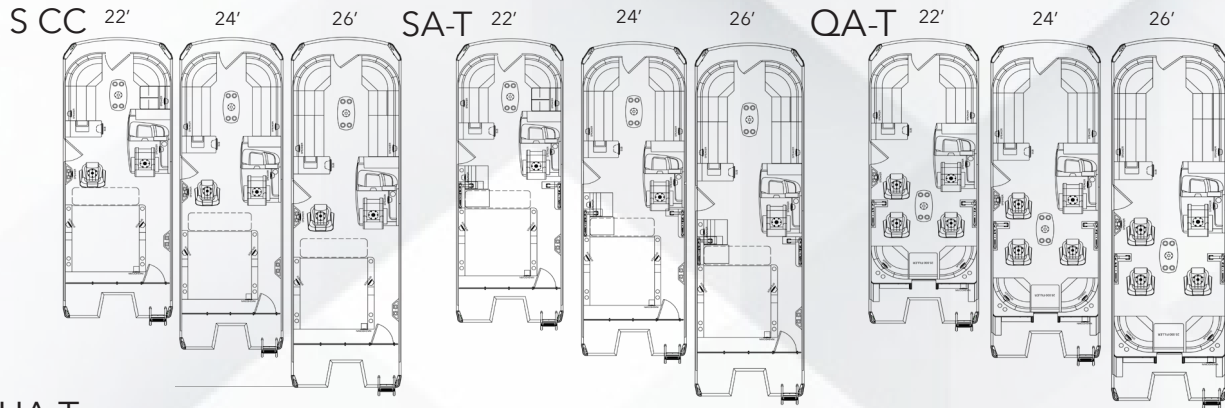

DIAMANTE LAYOUTS