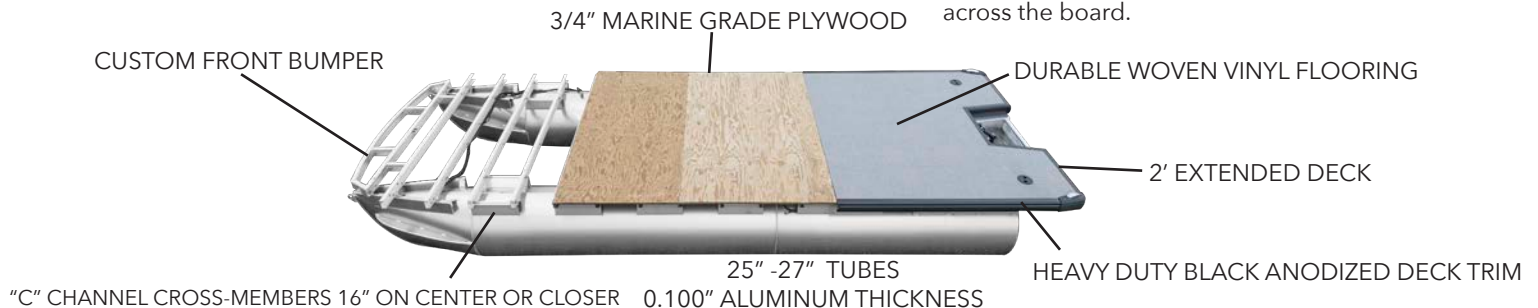

UNMATCHED STRUCTURE

American Made Quality from the Bottom Up

TOUGH FRONT END

Our boats have an extremely durable front bumper that is fully welded, created from reinforced 3" extruded aluminum C-channel.

AUTOMOTIVE & RESIDENTIAL STRUCTURE

Our structural cross members are 16" on center or closer, similar to home construction. This provides a better structure and one that can take on many years of use.

UNRIVALED WELDS

Our team uses a combination of TIG hand welding and robotic MIG welds. We are so confident in our work that we provide a limited lifetime warranty on all our welds!

KEEP IT DRY

We include oversized spray deflectors on all our boats to make a dry ride every time.

CONSISTENT PRODUCTION

Every boat we build is on the same production line and crafted with the same excellence and integrity across the board.

BOATING PEACE OF MIND

Included Standard with each of our 2025 Pontoon Boats

LIMITED LIFETIME STRUCTURAL WARRANTY

On all seam welds, including pontoon assembly, deck risers, and motor mounts for the original retail purchaser under non-commercial use.*

LIMITED LIFETIME DECKING WARRANTY

On all plywood decking from manufacturing defects, fungal decay / rot, and termites.*

10 YEAR LIMITED WARRANTY

On vinyl flooring to be free from defects and not fade or fail from the date of purchase.*

10 YEAR LIMITED WARRANTY

On vinyl coating fabrics to remain free from defects in the materials and workmanship from the date of purchase.*