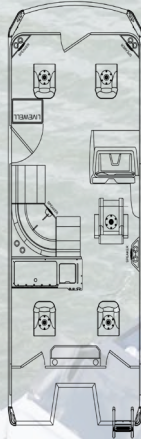

FLOORING COLOR

Thatch Quartz

BUILD
YOUR
VIAGGIO

LAGO V LAYOUTS

F

16'

18'

20'

22'

R

20'

22'

C

18'

20'

22'

U

16'

18'

20'

22'

SCAN ME

FOR SPECS

LAGO V FEATURED FIVE