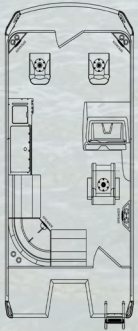

FLOORING COLOR

Thatch Quartz

BUILD
YOUR
VIAGGIO

LAGO V LAYOUTS

F

16'

18'

20'

22'

R

20'

22'

C

18'

20'

22'

U

16'

18'

20'

22'

SCAN ME

FOR SPECS

LAGO V FEATURED FIVE