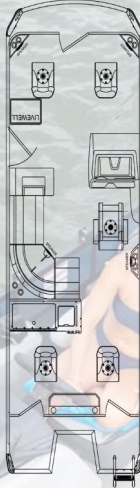

FLOORING COLOR

Thatch Quartz

BUILD
YOUR
VIAGGIO

LAGO V LAYOUTS

F

16'

18'

20'

22'

R

20'

22'

C

18'

20'

22'

U

16'

18'

20'

22'

SCAN ME

FOR SPECS

LAGO V FEATURED FIVE