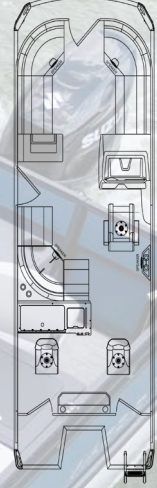

FLOORING COLOR

Thatch Quartz

BUILD
YOUR
VIAGGIO

LAGO V LAYOUTS

F

16'

18'

20'

22'

R

20'

22'

C

18'

20'

22'

U

16'

18'

20'

22'

SCAN ME

FOR SPECS

LAGO V FEATURED FIVE