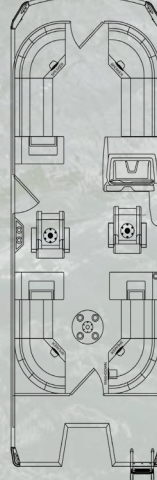

22'

R

20'

22'

C

18'

20'

22'

U

16'

18'

20'

22'

SCAN ME

FOR SPECS

LAGO V FEATURED FIVE