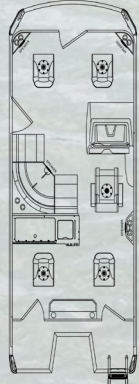

FLOORING COLOR

Thatch Quartz

BUILD
YOUR
VIAGGIO

LAGO V LAYOUTS

F

16'

18'

20'

22'

R

20'

22'

C

18'

20'

22'

U

16'

18'

20'

22'

SCAN ME

FOR SPECS

LAGO V FEATURED FIVE