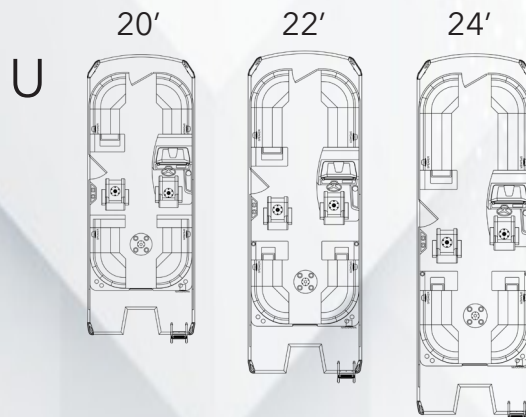

LAGO Z LAYOUTS