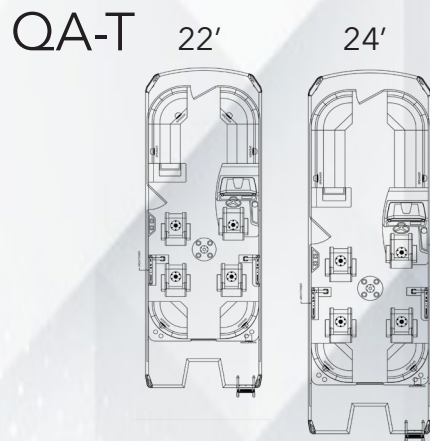

LAGO Z LAYOUTS