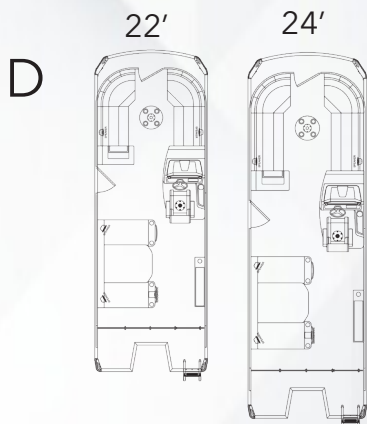

LAGO Z LAYOUTS