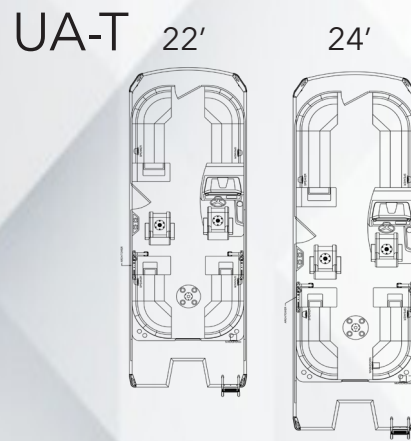

LAGO Z LAYOUTS