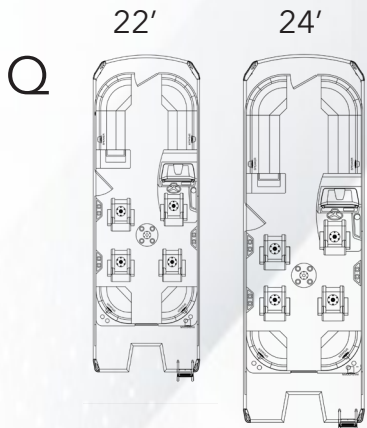

LAGO Z LAYOUTS