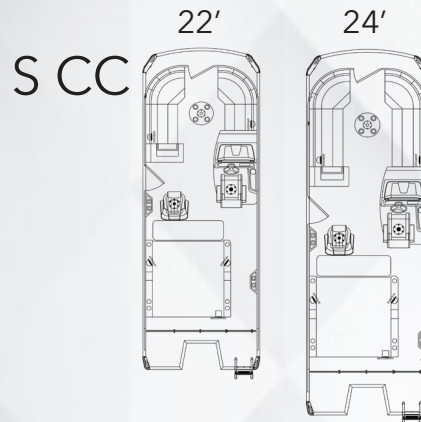

LAGO Z LAYOUTS