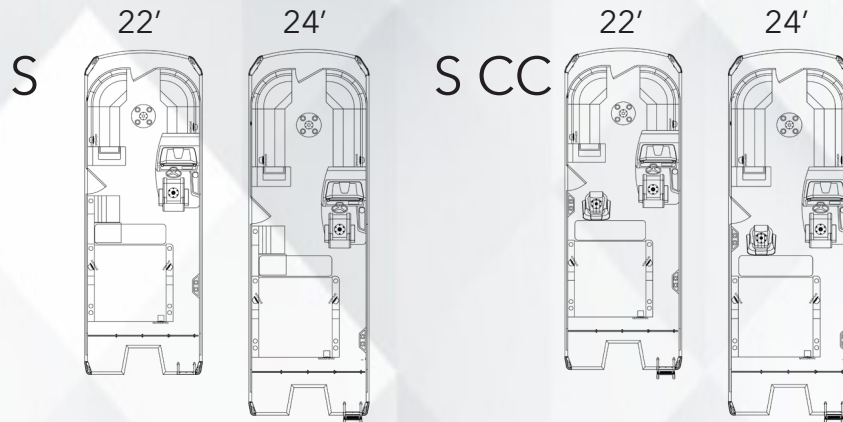

LAGO Z LAYOUTS