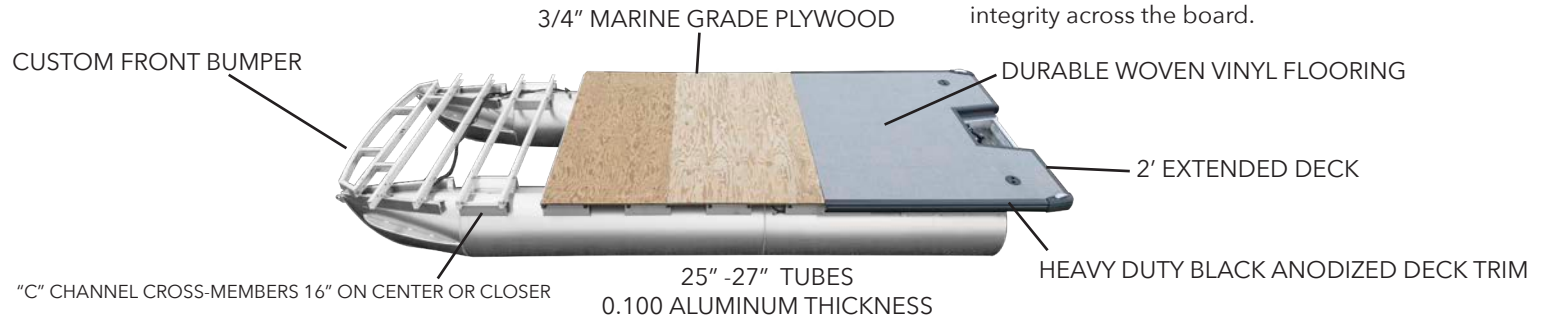

UNMATCHED STRUCTURE

American Made Quality from the Bottom Up

TOUGH FRONT END

Our boats have an extremely durable front bumper that is fully welded, created from reinforced 3" extruded aluminum C-channel.

AUTOMOTIVE & RESIDENTIAL STRUCTURE

The majority of our structural cross members are 16" on center or closer, similar to home construction. This provides a better structure and one that can take on many years of use.

UNRIVALED WELDS

Our team uses a combination of TIG hand welding and robotic MIG welds. We are so confident in our work that we provide a limited lifetime warranty on all our welds!

KEEP IT DRY

We include oversized spray deflectors on all our boats to make a dry ride every time.

CONSISTENT PRODUCTION

Every boat we build is made on the same production line and crafted with the same excellence and integrity across the board.

BOATING PEACE OF MIND

Included Standard with each of our 2025 Pontoon Boats

LIMITED LIFETIME STRUCTURAL WARRANTY

On all seam welds, including pontoon assembly, deck risers, and motor mounts for the original retail purchaser under non-commercial use.*

LIMITED LIFETIME DECKING WARRANTY

On all plywood decking from manufacturing defects, fungal decay / rot, and termites.*

10 YEAR LIMITED WARRANTY

On vinyl flooring to be free from defects and not fade or fail from the date of purchase.*

10 YEAR LIMITED WARRANTY

On vinyl coating fabrics to remain free from defects in the materials and workmanship from the date of purchase.*