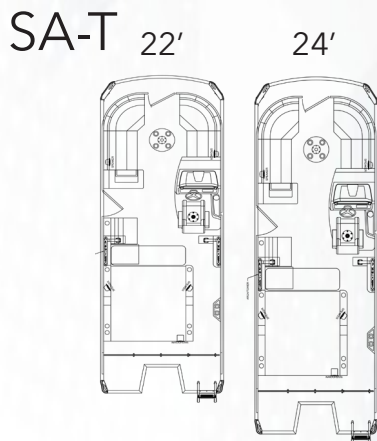

LAGO Z LAYOUTS